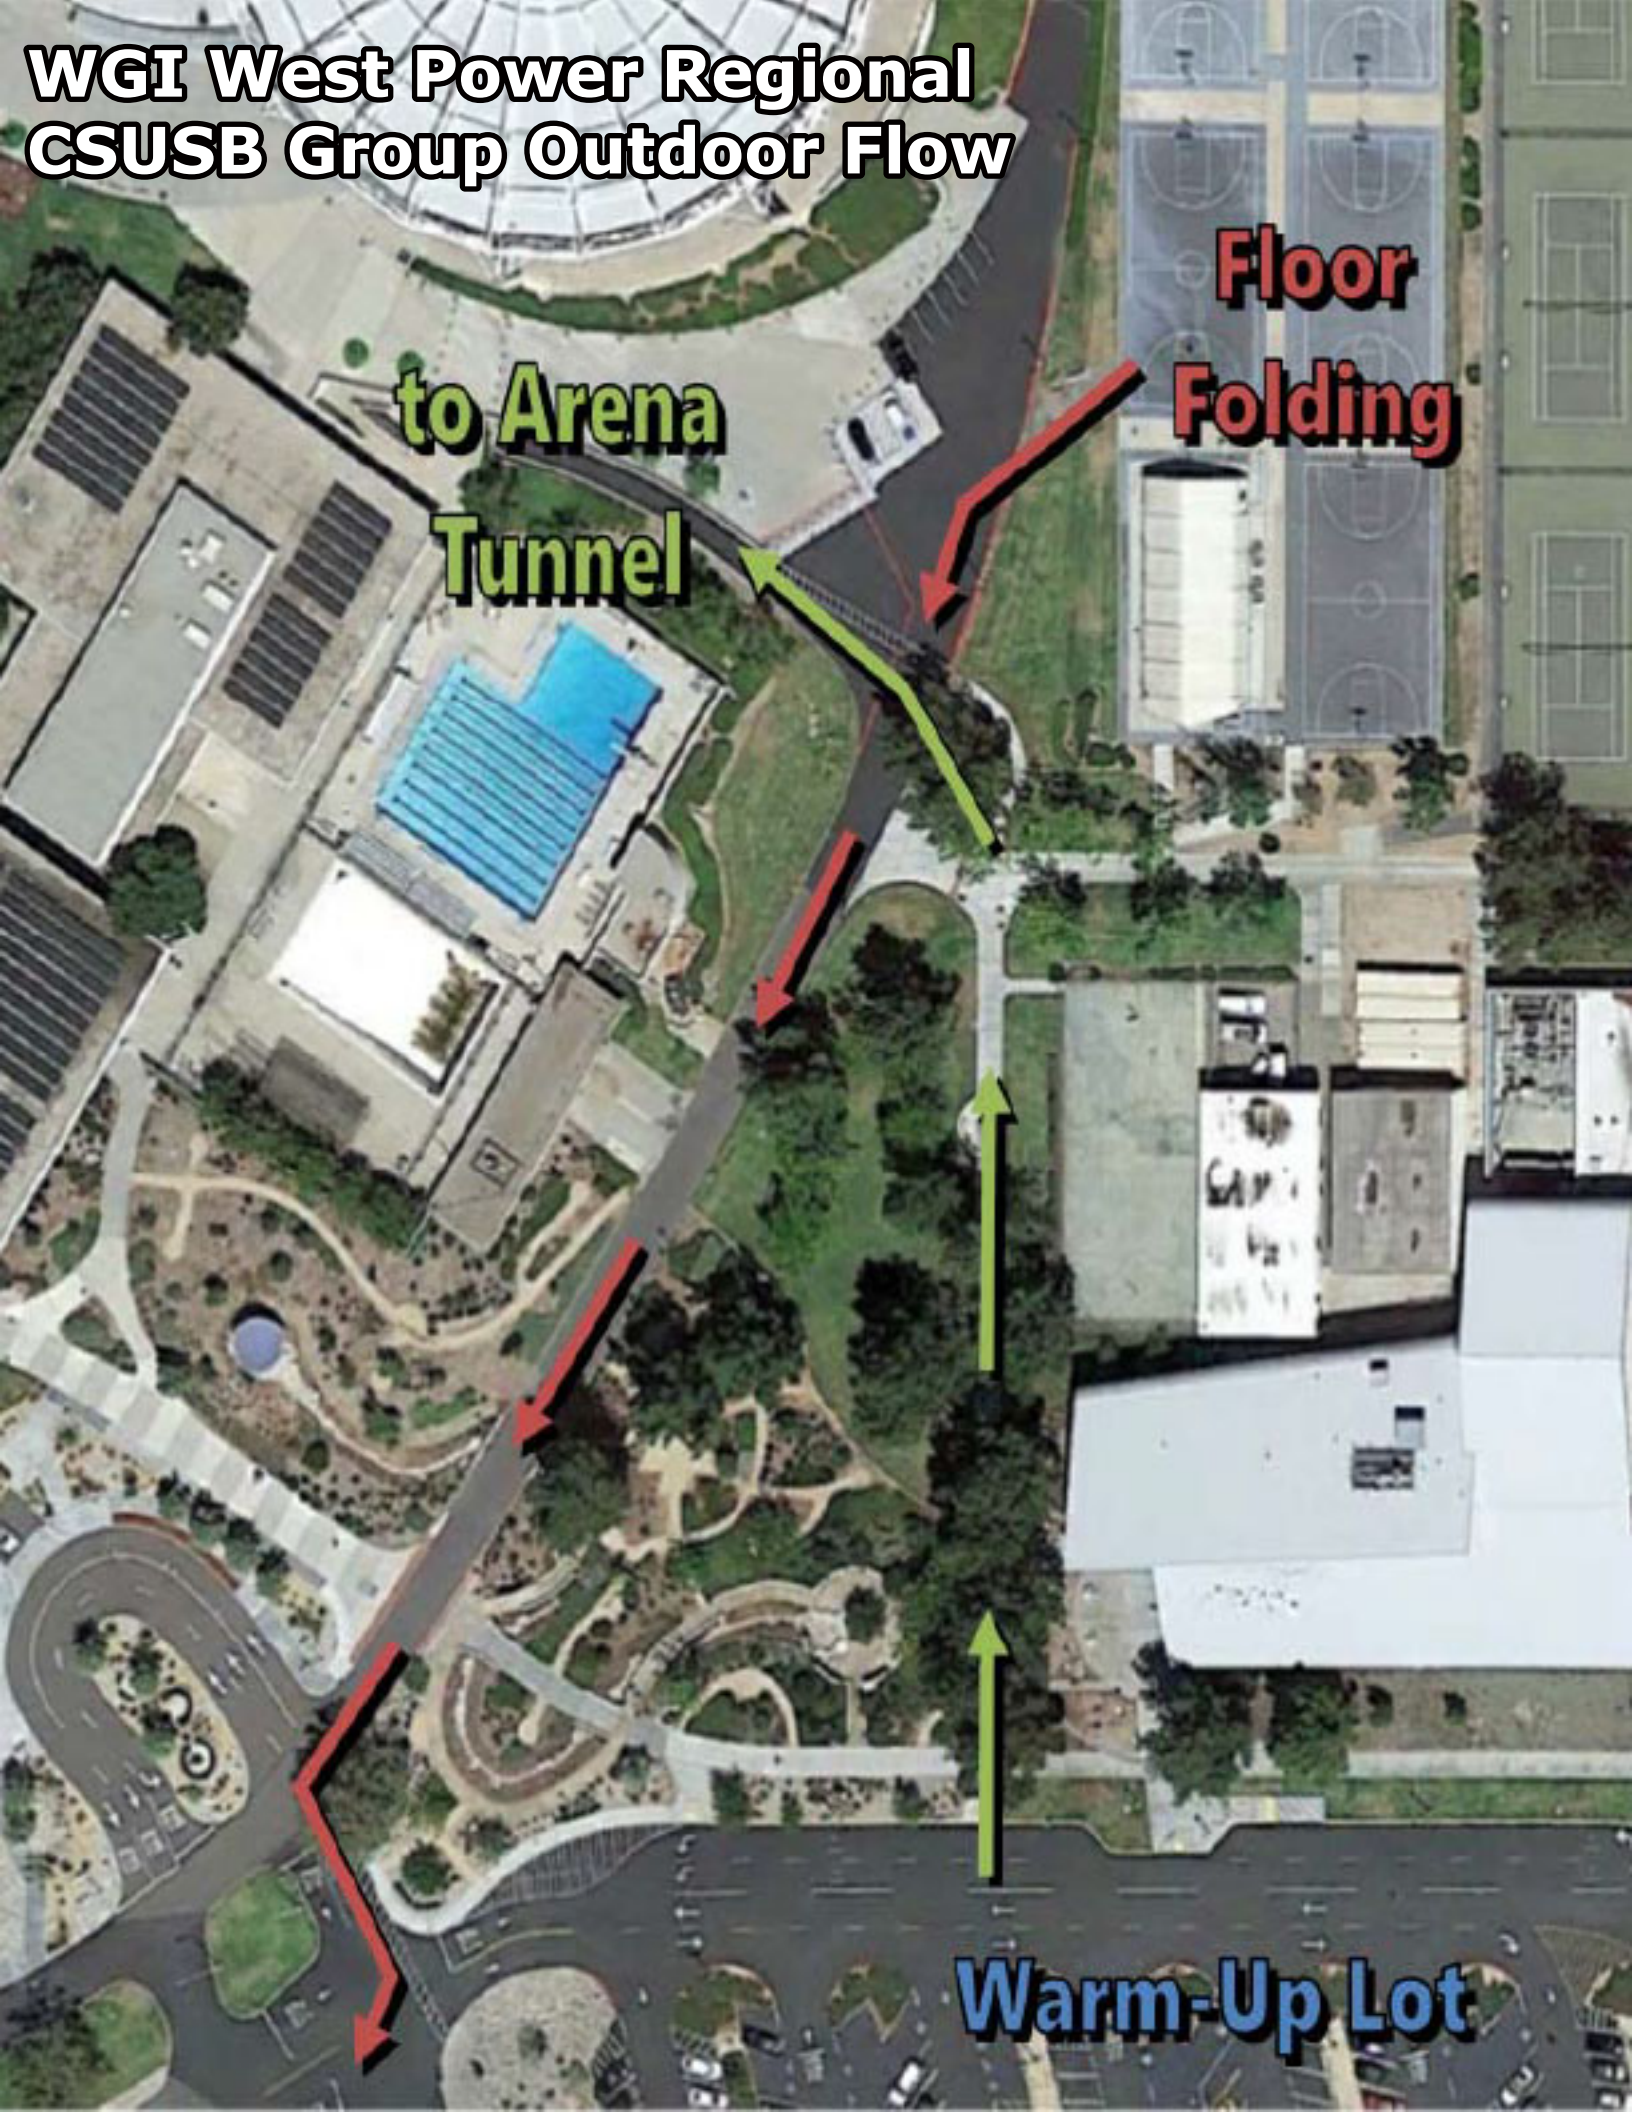

WGI West Power Regional CSUSB Group Outdoor Flow

**Floor
Folding**

**to Arena
Tunnel**

Warm-Up Lot