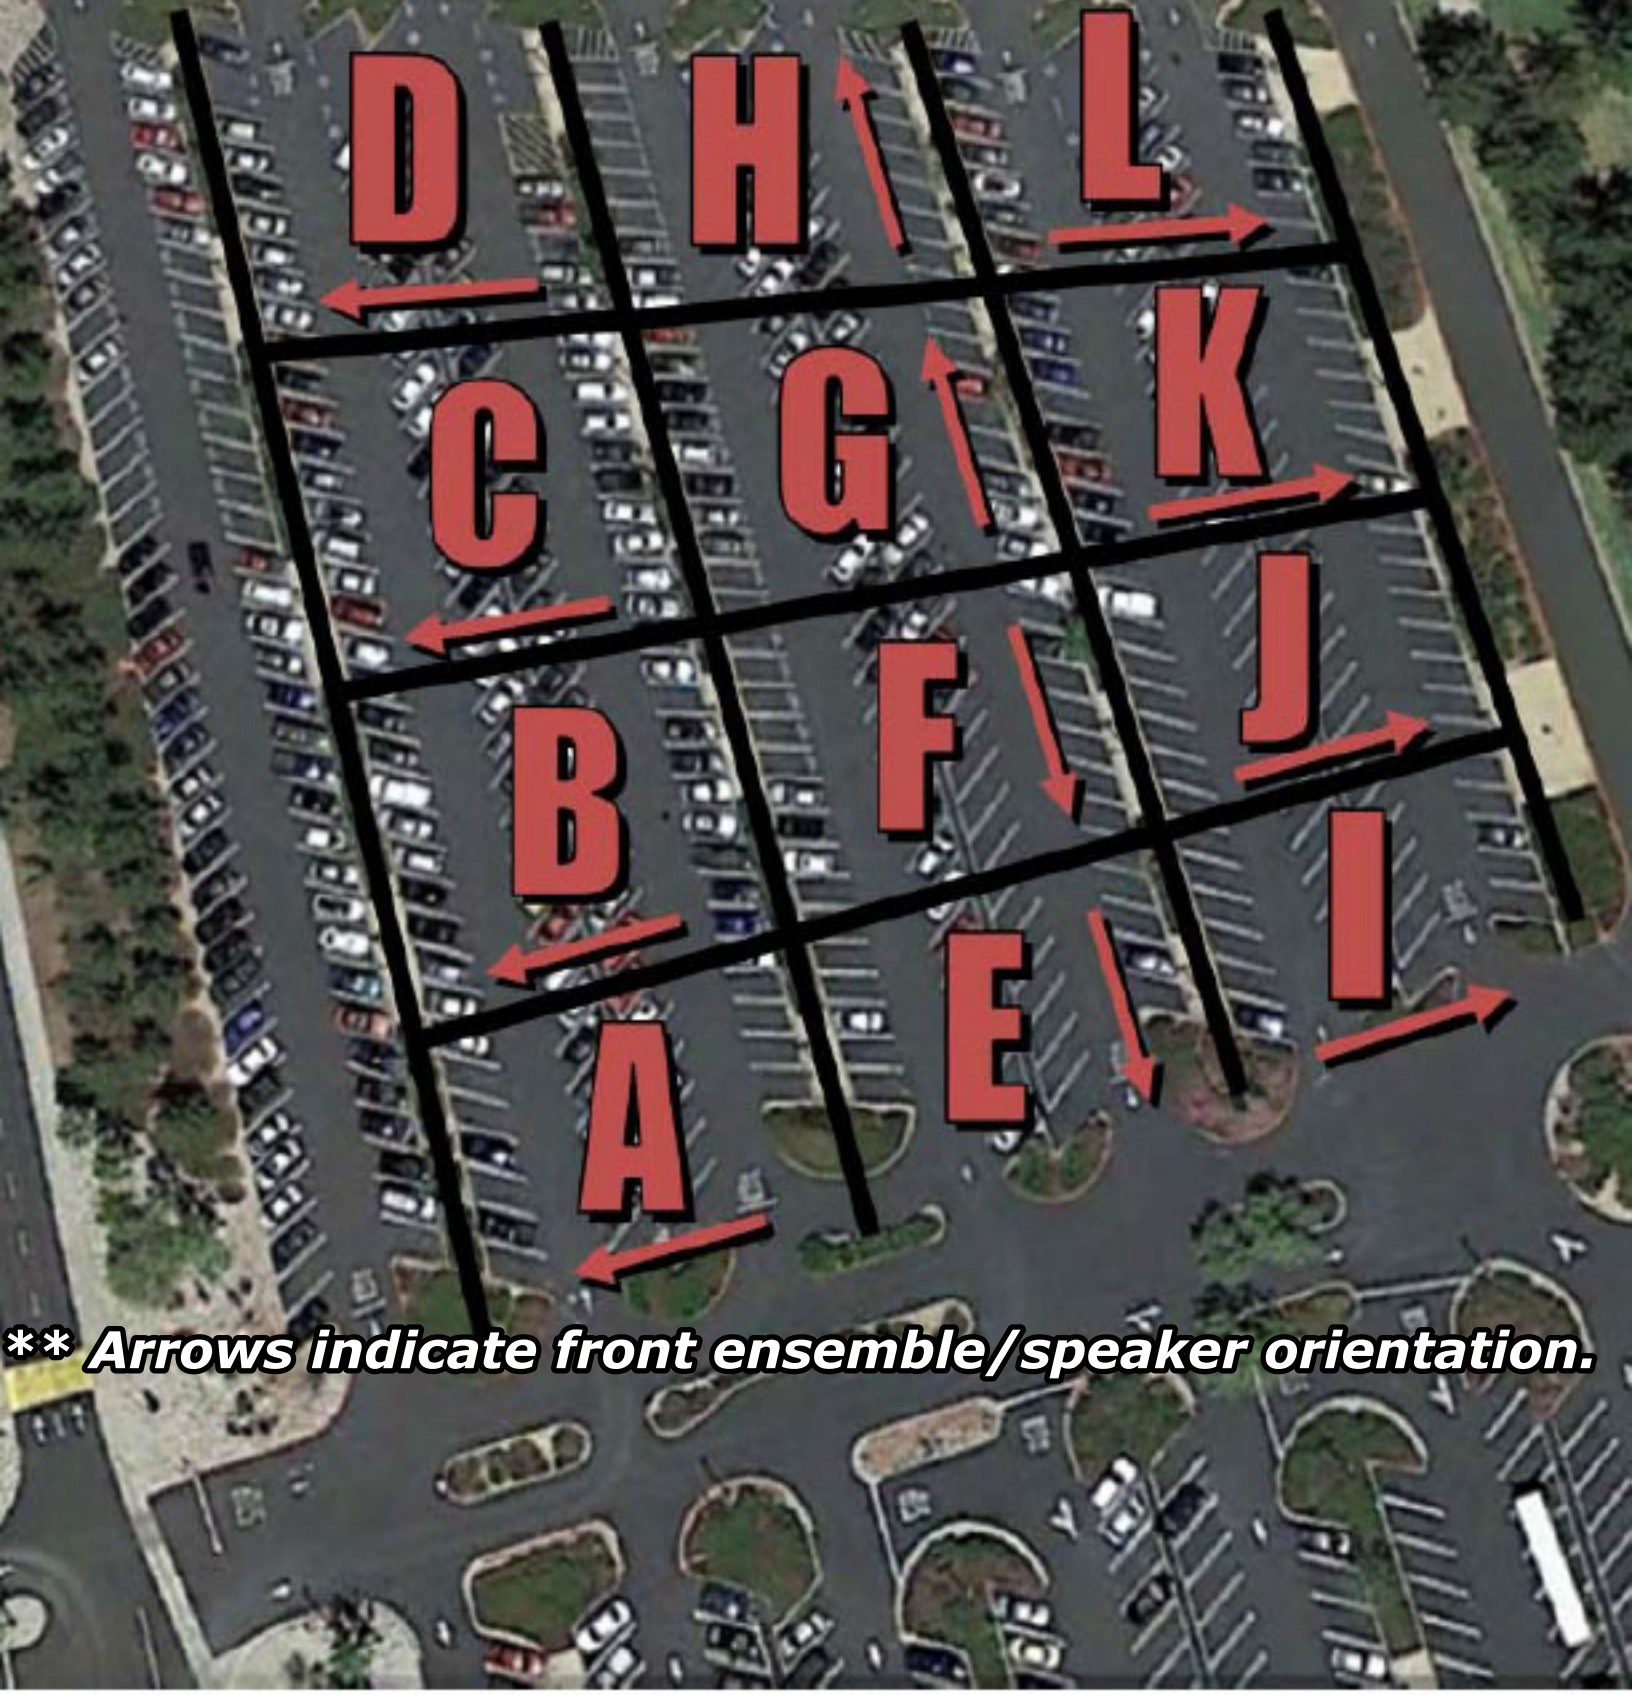

WGI West Power Regional CSUSB Alpha Letter Lot

** Arrows indicate front ensemble/speaker orientation.