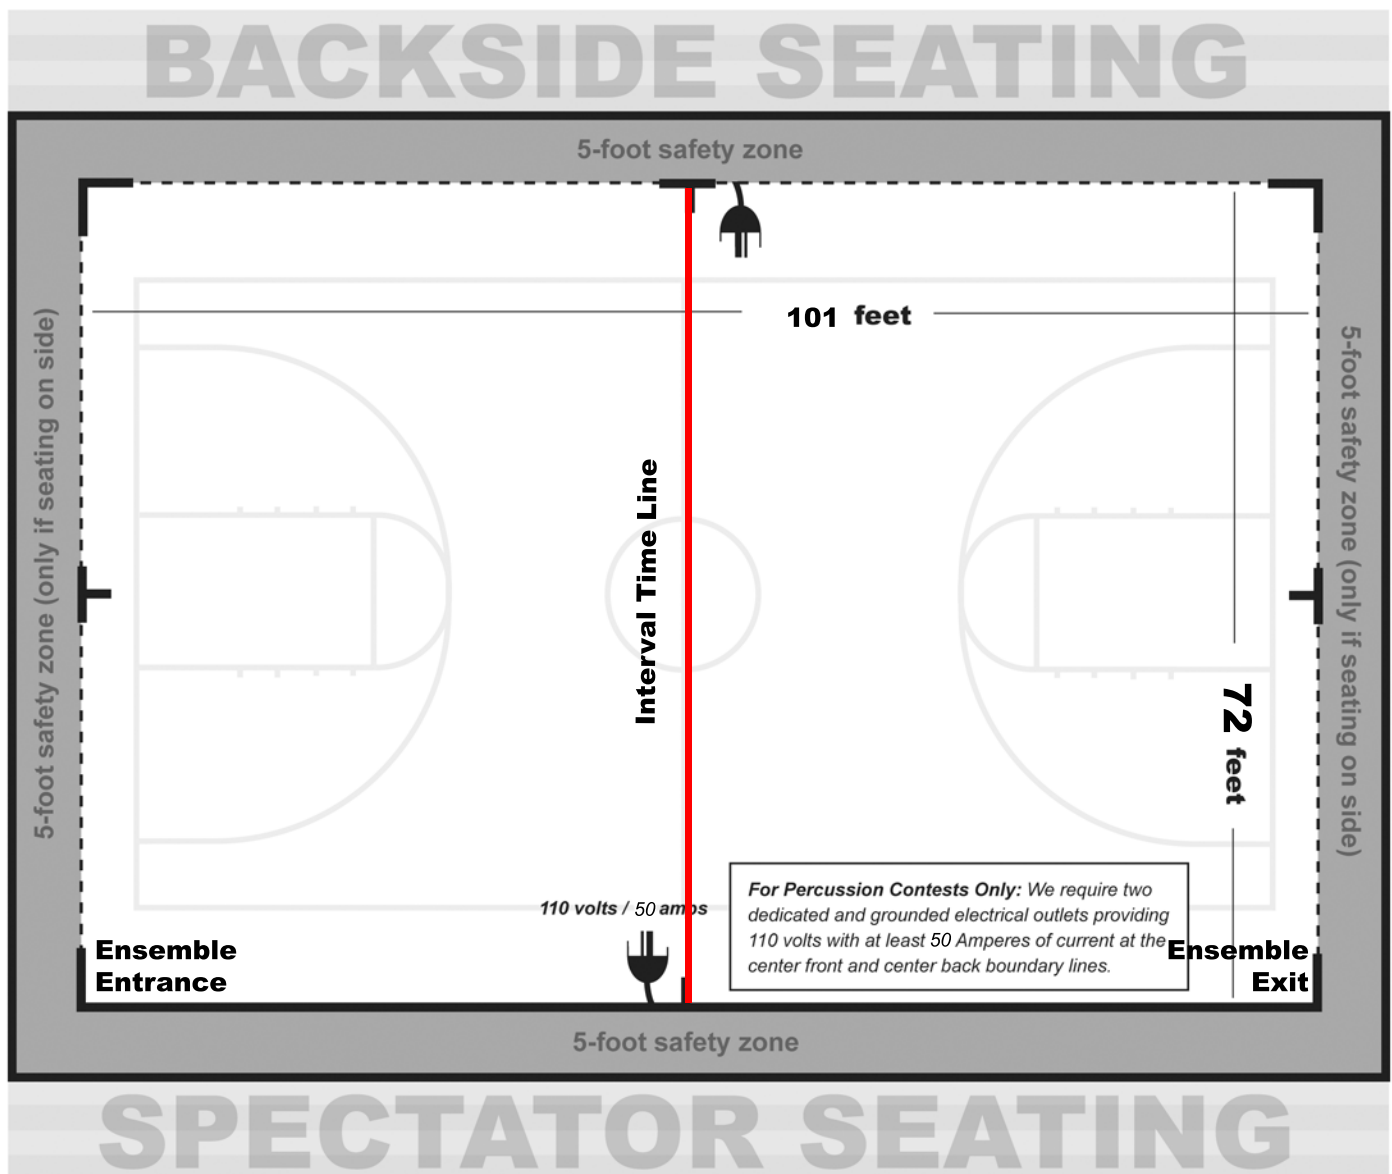

West Percussion and Winds Power Regional Coussoulis Arena, San Bernardino, CA

All WGI contest sites must have a minimum of seventy by one hundred feet (70' x 100') to accommodate a "safety zone" of five (5) feet from any spectator seating. If no spectators are seated on the left and right sides, then the safety zone will be eliminated on the left and right sides of the competition area and extend to the wall.

The "competition area" at this event measures 101'X72'. All performing groups must be prepared to perform within that area. Floors (tarps) may not extend into the safety zones per rules found in the WGI Adjudication Manual and Rulebook