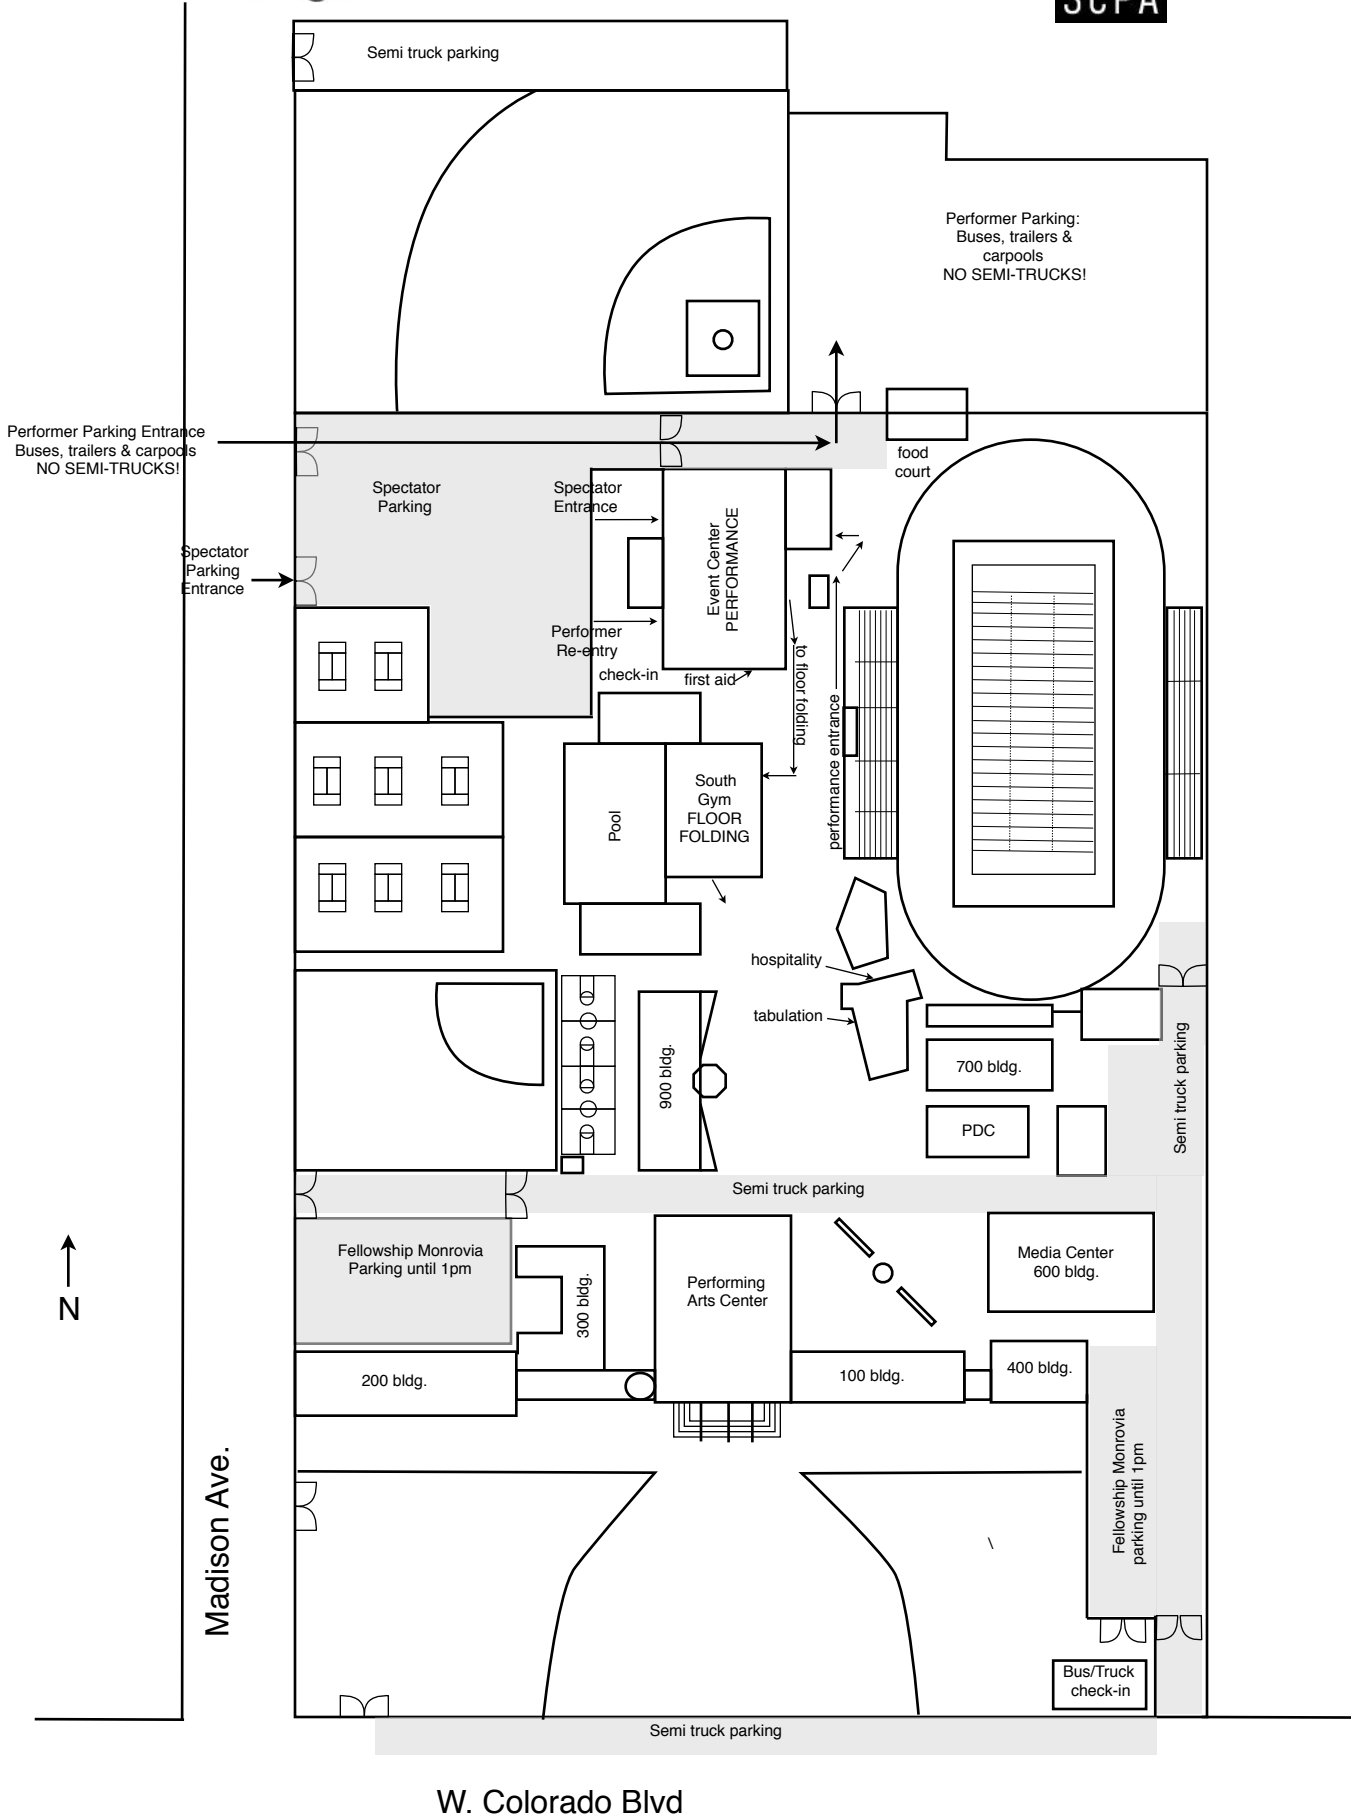

Monrovia High School - Campus Map
SCPA Regional- Sunday, February 16, 2020

Madison Ave.

W. Colorado Blvd