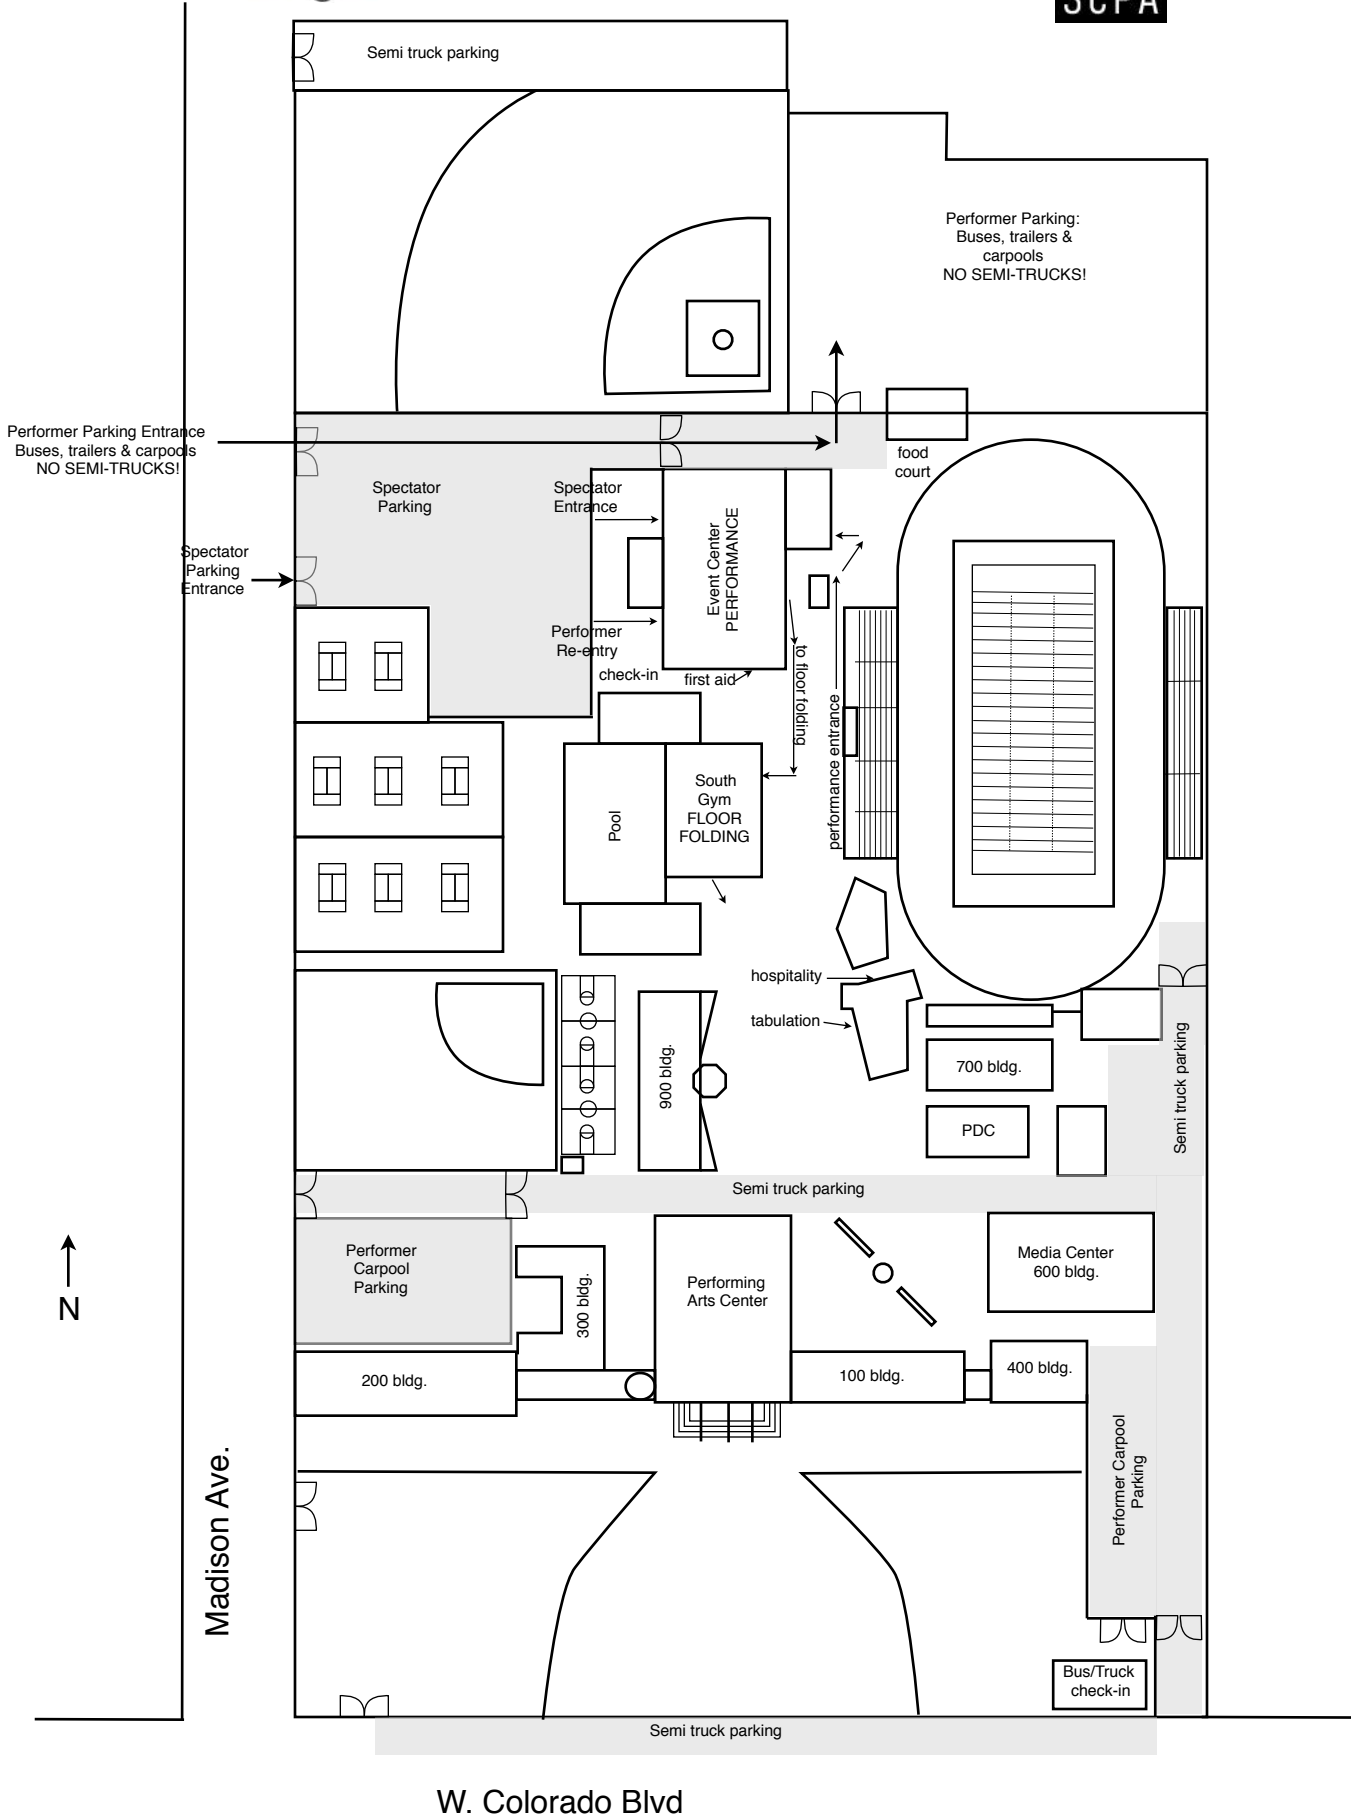

Break 7:40 PM

Ensemble	Time
PSW	
Diamond Bar HS	7:50 PM
Arcadia HS	8:01 PM
Ayala HS	8:12 PM
Rowland HS	8:23 PM
Chino Hills HS	8:34 PM

Open and World Awards Ceremony 9:00 PM

Show Sponsored By:

Monrovia High School - Campus Map
 SCPA Regional- Saturday, February 15, 2020